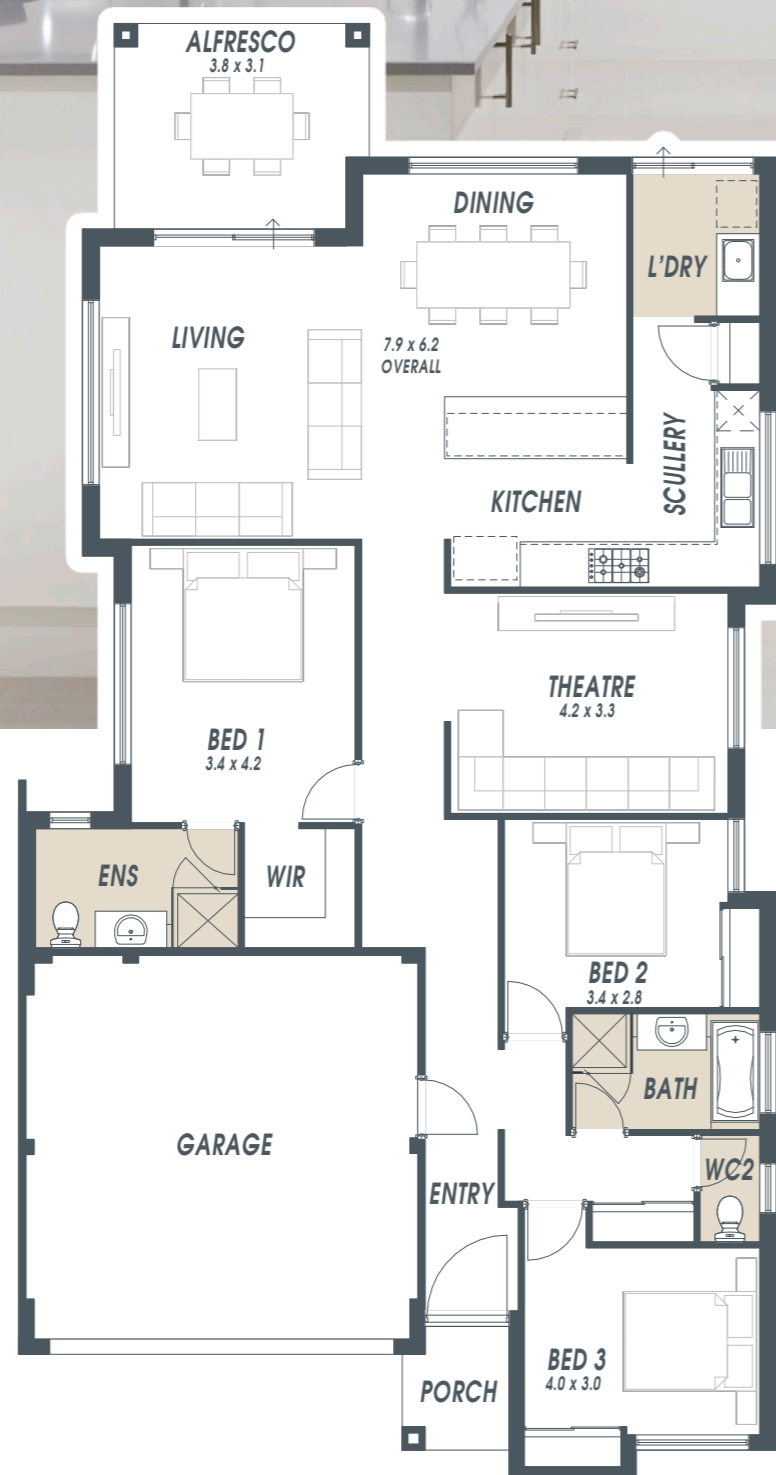

## DISCOVER LUXURY LIVING IN THE IBIS

Introducing the Ibis! A perfect addition to the Luxe Collection. With three bedrooms including a cleverly laid out master suite, this 12.5 metre wide home design is sure to please.

With a luxurious dedicated home theatre perfect for movie nights at home or hosting the footy grand final, the Ibis pulls out all the stops to showcase what makes a Content Living home truly special.

With a huge amount of incredible inclusions, like stunning Essastone benchtops, contemporary designer flick mixer tapware, stunning 1200mm entry doorway plus more, this home showcases all the luxury one should expect of a home by Content Living.

With our Luxe Collection, the choice is yours to customise your home's inclusions and make your very own masterpiece.

3

2

208m<sup>2</sup>

12.5m