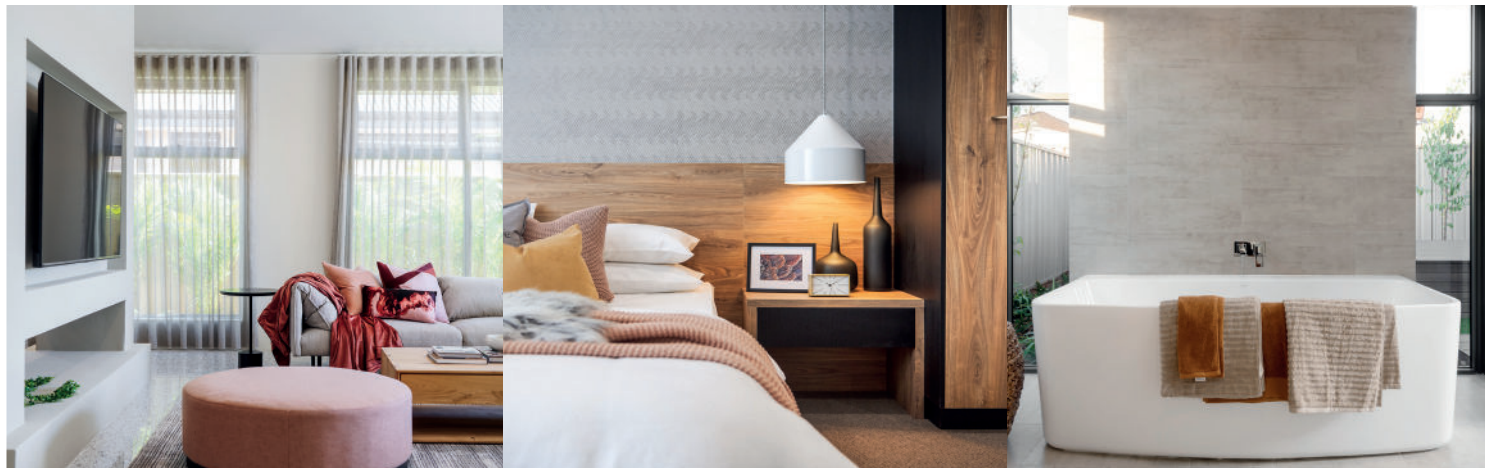

Welcome to
THE CHANEL

Proudly West Australian

OWNED & OPERATED FOR OVER 30 YEARS

Discover Serenity

THE CHANEL

 4 BED

 2 BATH

 258m²